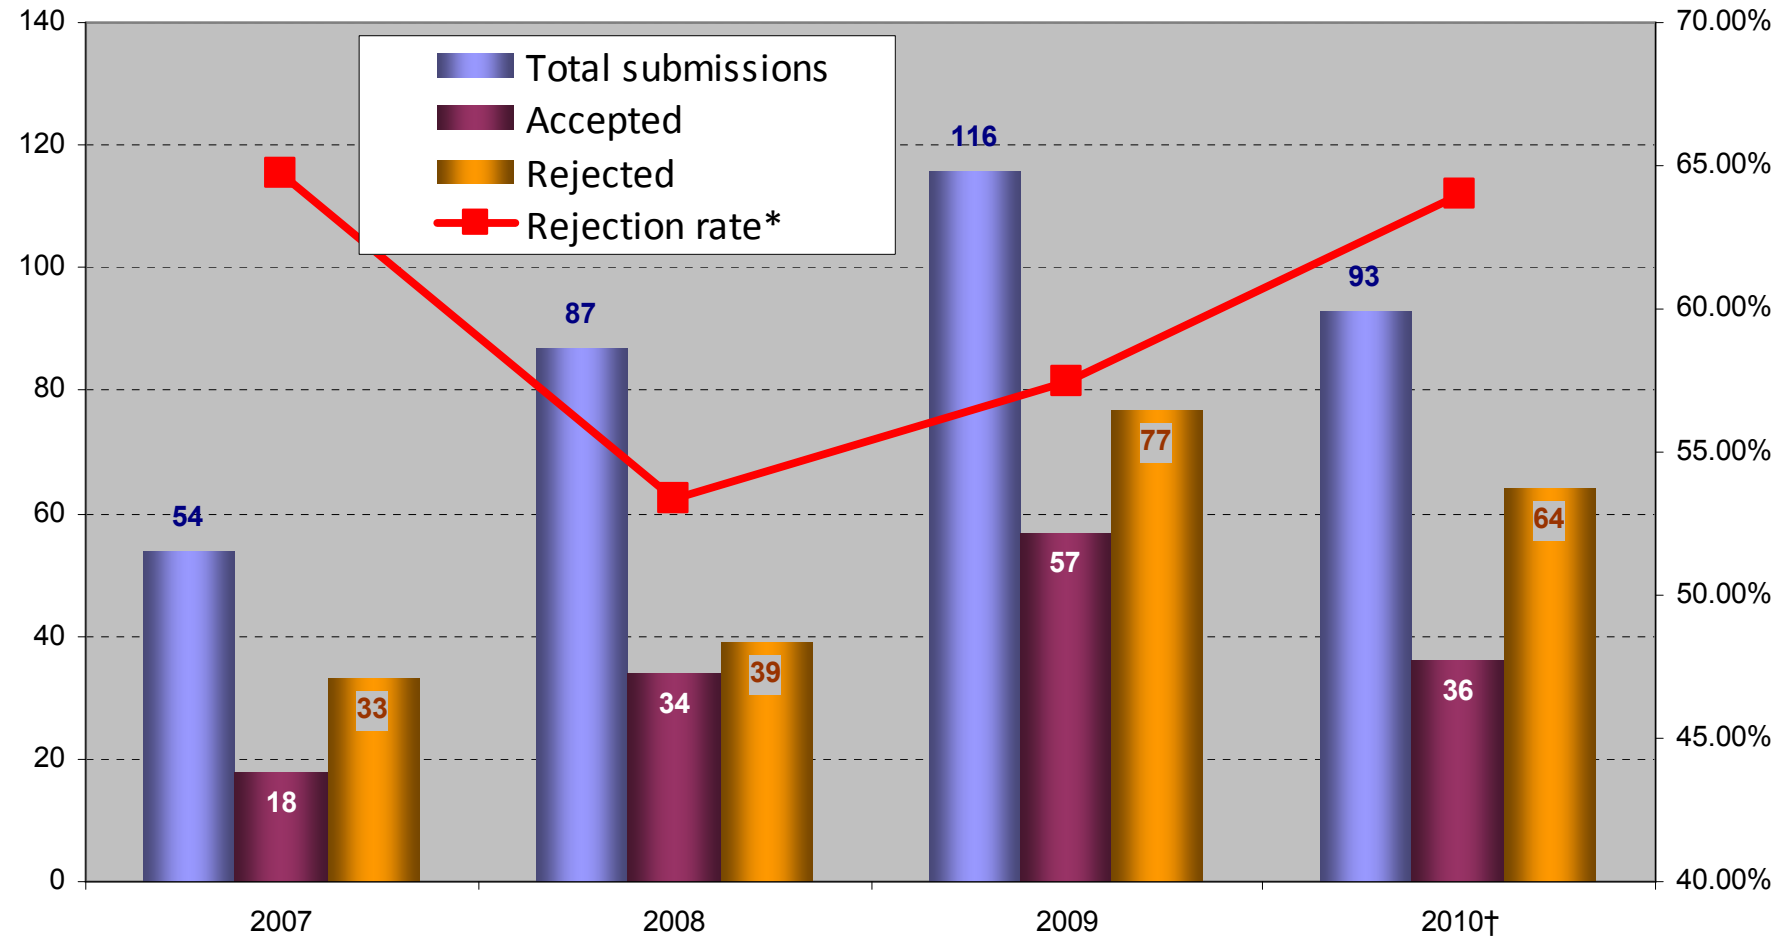

Journal Stats 2007-2010