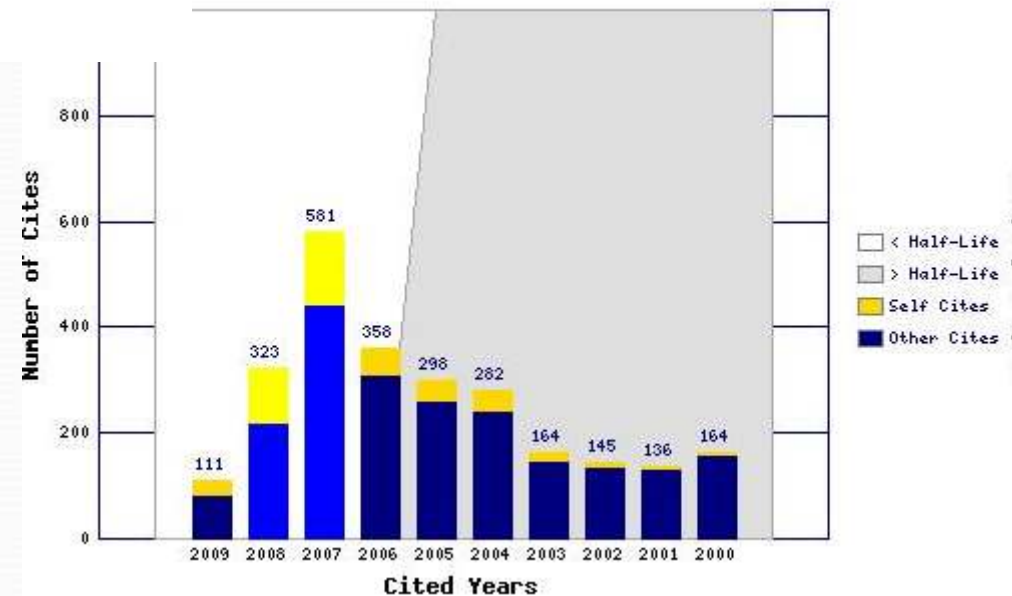

- Note trend!

- Notice the difference in self cites?