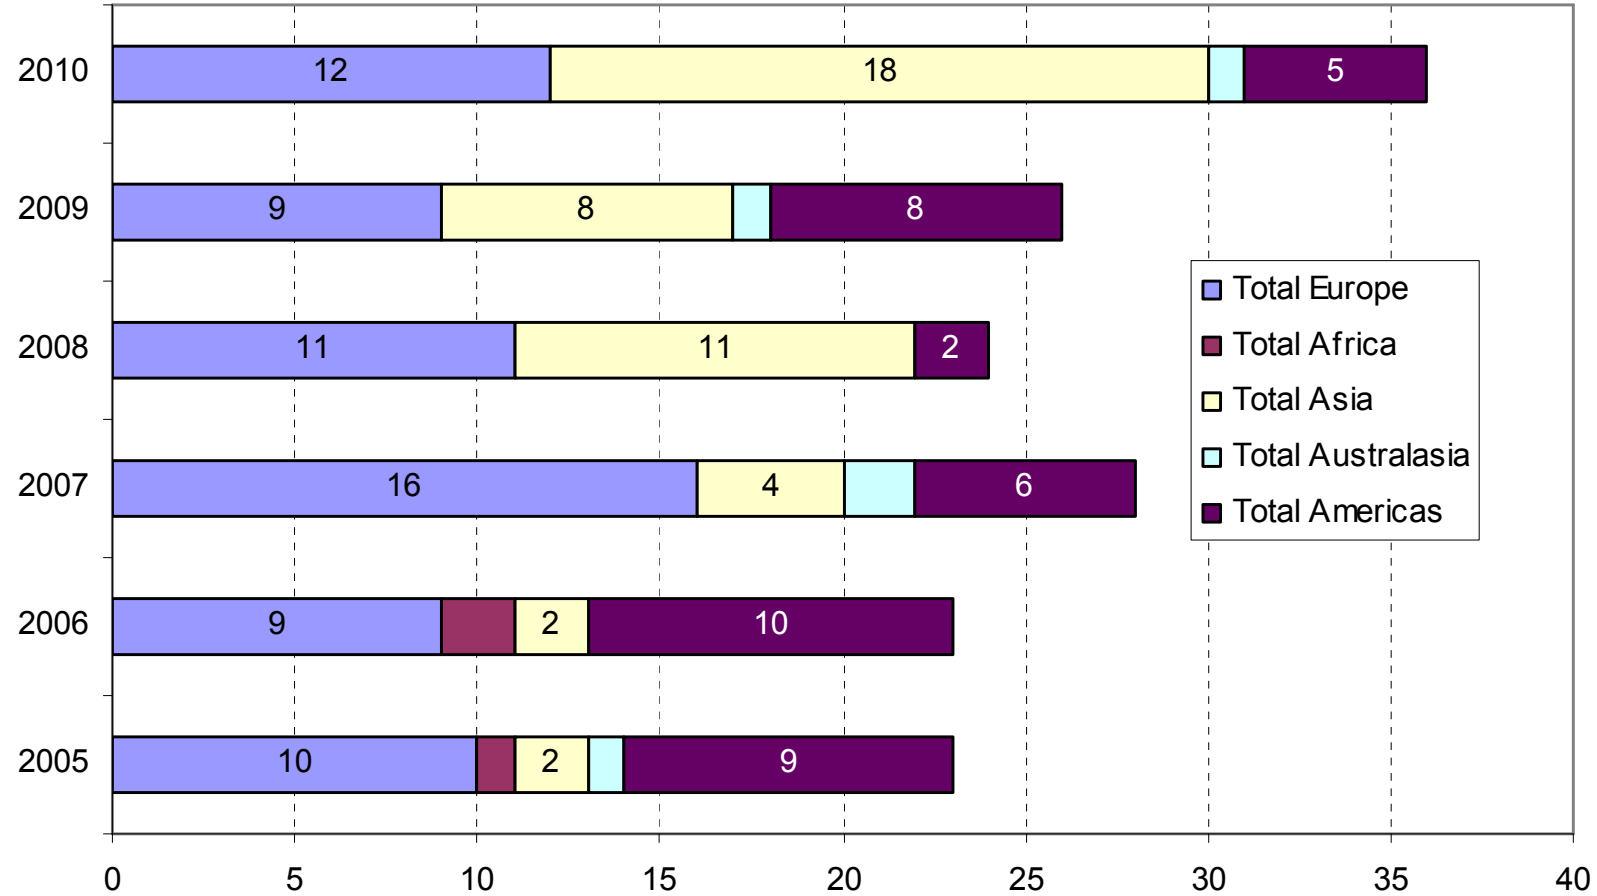

Geographical Distribution 2005-2010