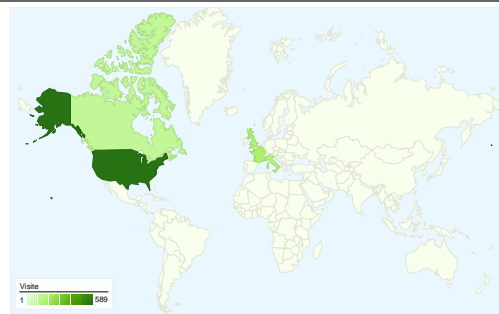

Overlay mappa

Panoramica sulle sorgenti di traffico

- **Motori di ricerca**
  1.147,00 (51,57%)
- **Traffico diretto**
  659,00 (29,63%)
- **Siti referenti**
  418,00 (18,79%)

Panoramica dei contenuti

Pagine	Visualizzazioni di pagina	% visualizzazioni di pagina
/dx.php	633	9,27%
/bnn.htm	632	9,25%
/iahr_ab.htm	512	7,49%
/menu.htm	480	7,03%
/iahr_sr.htm	339	4,96%